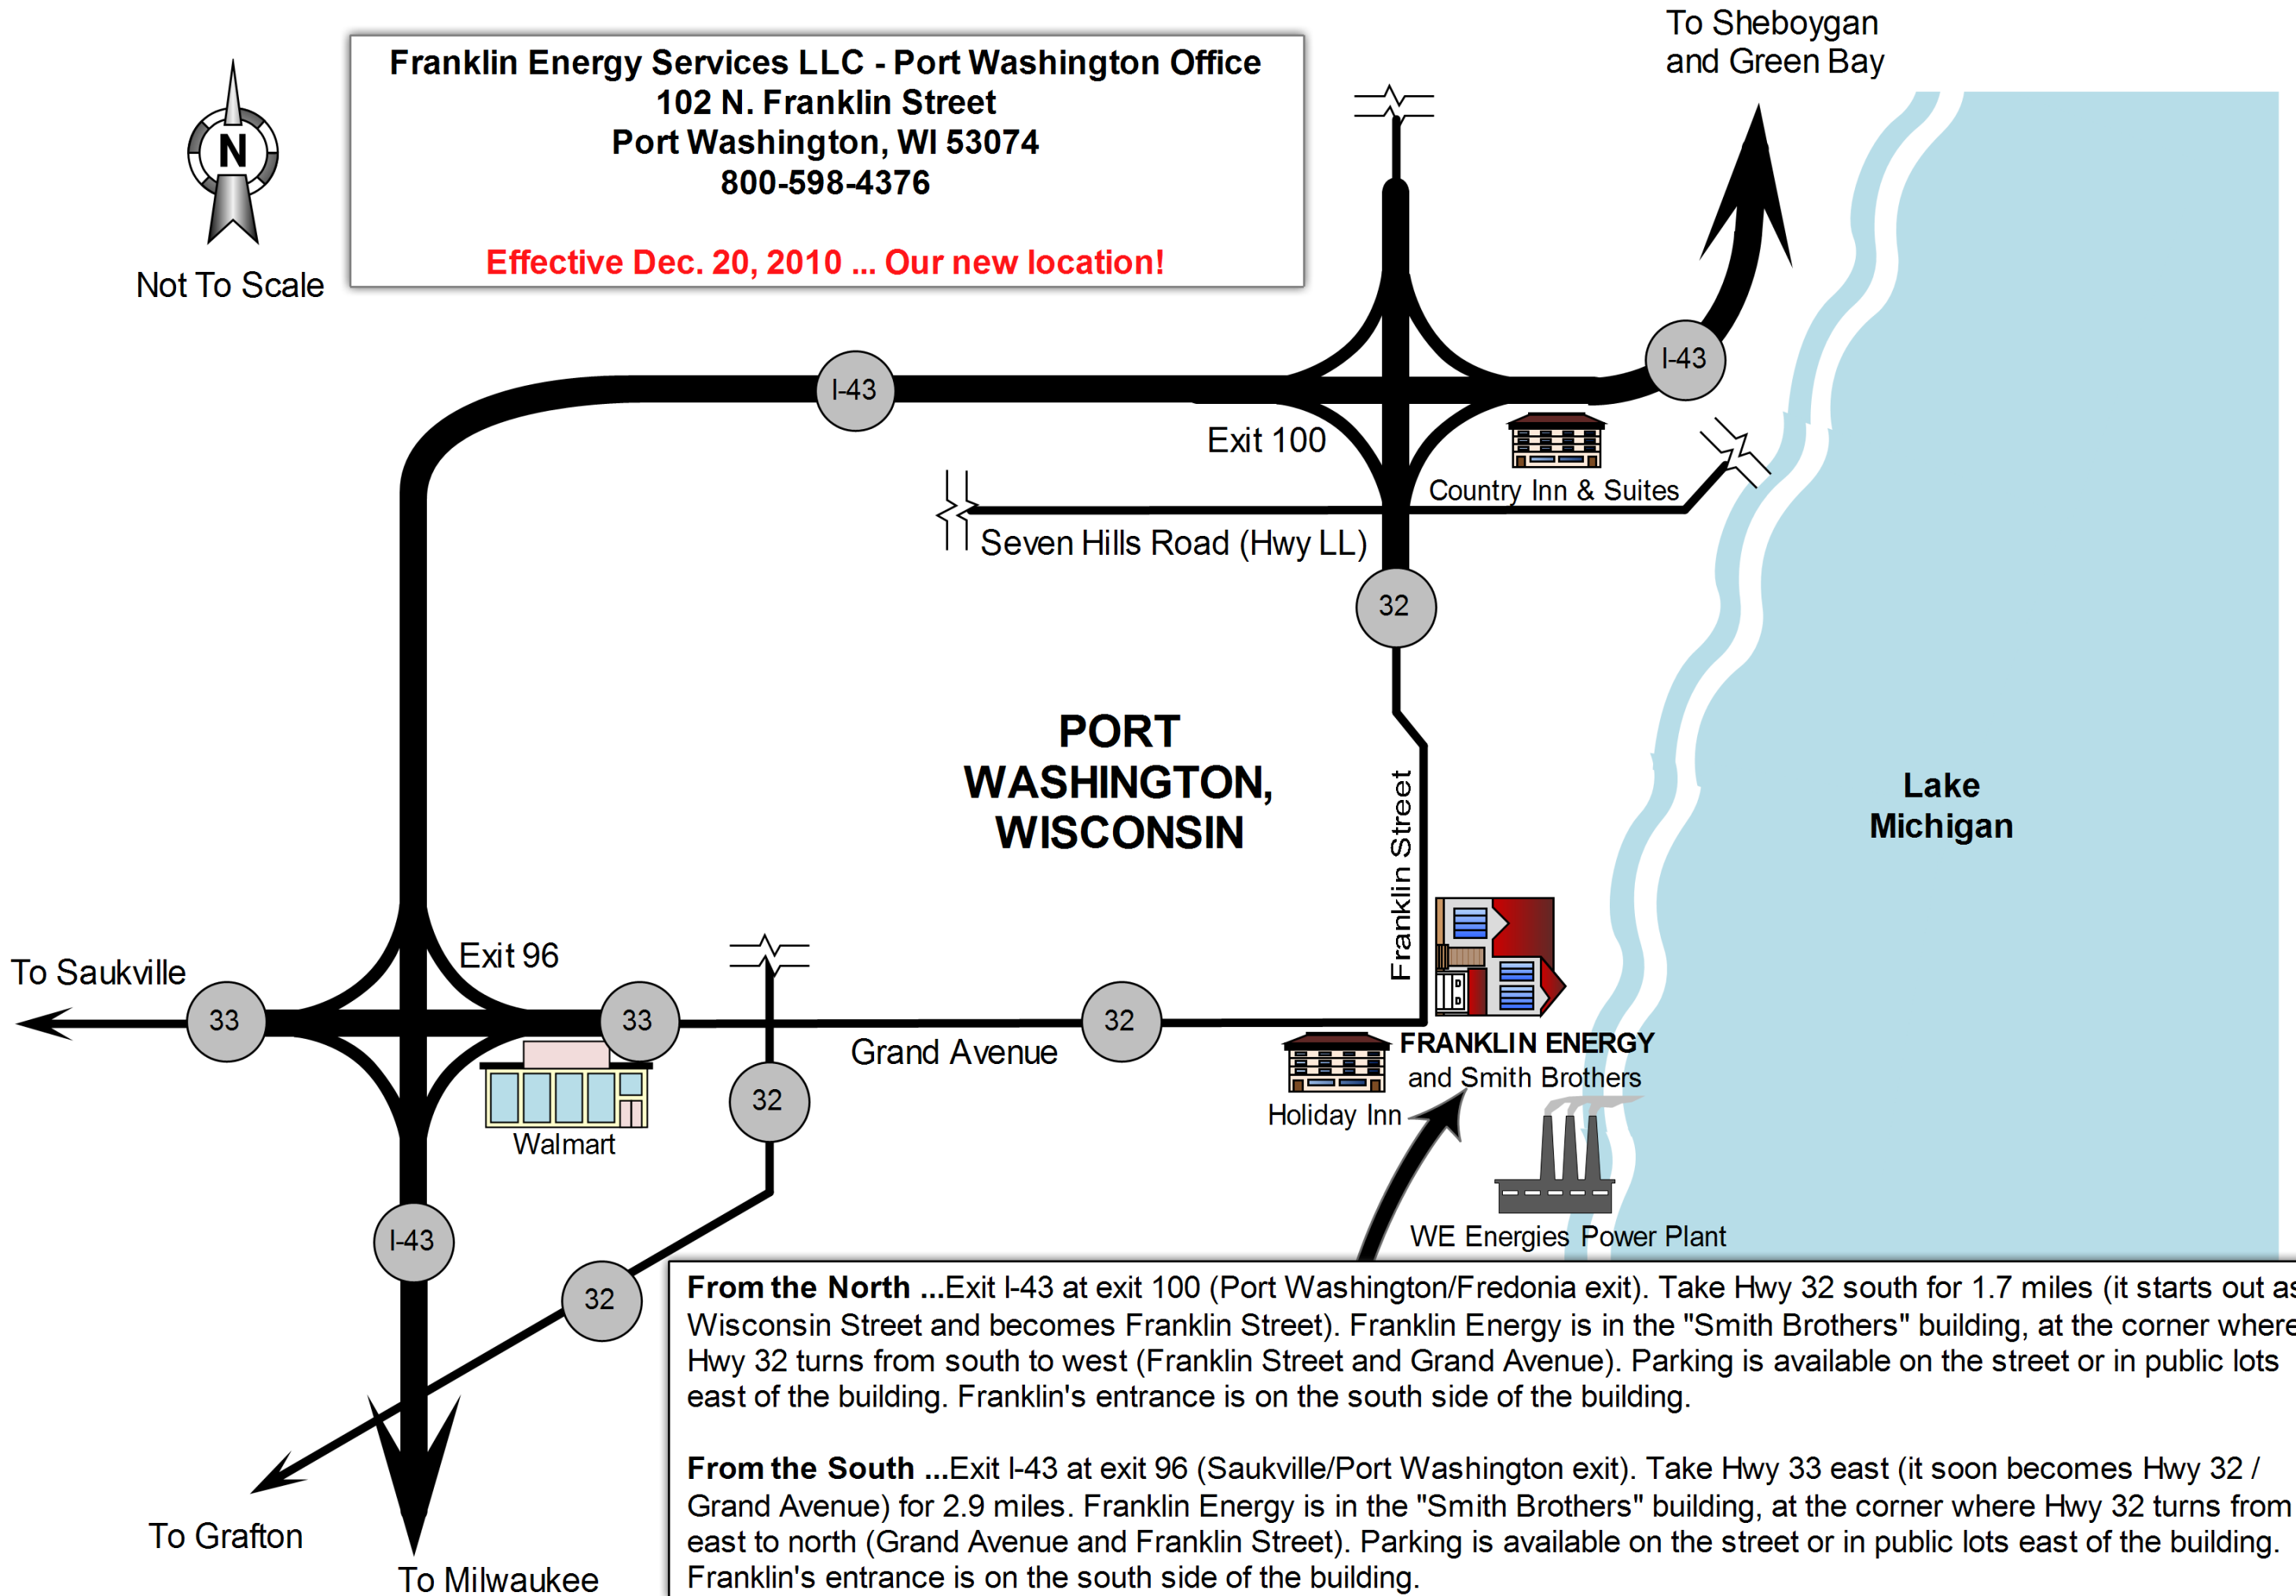

Not To Scale

Franklin Energy Services LLC - Port Washington Office
 102 N. Franklin Street
 Port Washington, WI 53074
 800-598-4376

Effective Dec. 20, 2010 ... Our new location!

From the North ...Exit I-43 at exit 100 (Port Washington/Fredonia exit). Take Hwy 32 south for 1.7 miles (it starts out as Wisconsin Street and becomes Franklin Street). Franklin Energy is in the "Smith Brothers" building, at the corner where Hwy 32 turns from south to west (Franklin Street and Grand Avenue). Parking is available on the street or in public lots east of the building. Franklin's entrance is on the south side of the building.

From the South ...Exit I-43 at exit 96 (Saukville/Port Washington exit). Take Hwy 33 east (it soon becomes Hwy 32 / Grand Avenue) for 2.9 miles. Franklin Energy is in the "Smith Brothers" building, at the corner where Hwy 32 turns from east to north (Grand Avenue and Franklin Street). Parking is available on the street or in public lots east of the building. Franklin's entrance is on the south side of the building.